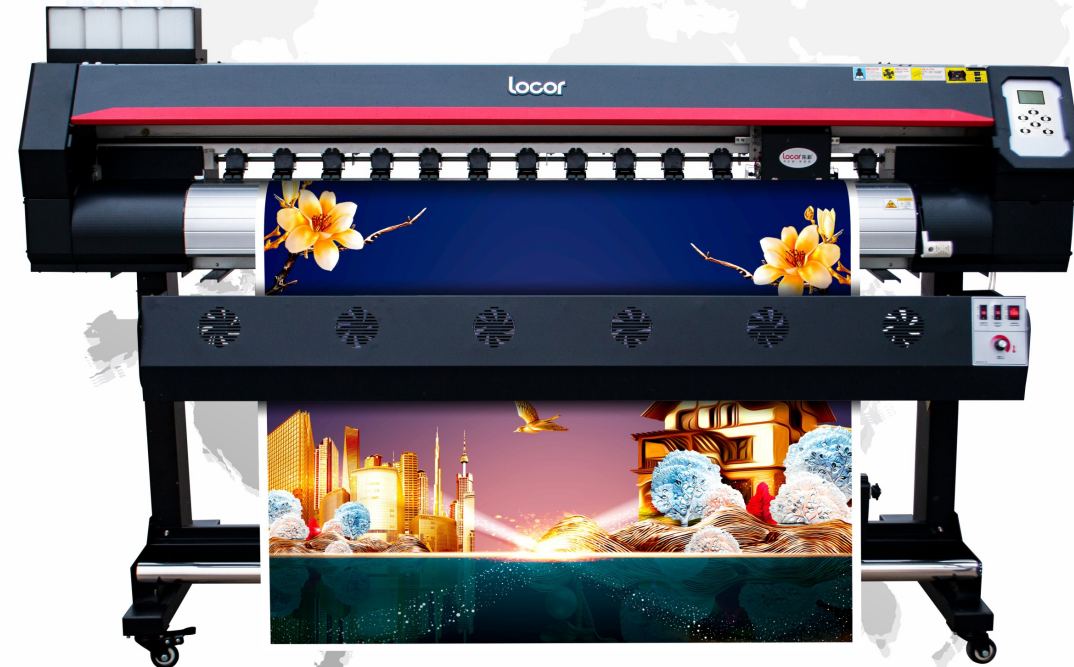

Locor 乐彩®

Easyjet series Piezoelectric printer

ZHENGZHOU LECAI SCIENCE AND TECHNOLOGY CO., LTD

Head office/factory add:No.260 Hongsong Road,High-tech Zone,
Zhengzhou,450000,China

Locor • Touch your heart

ZHENGZHOU LECAI SCIENCE AND TECHNOLOGY CO.,LTD